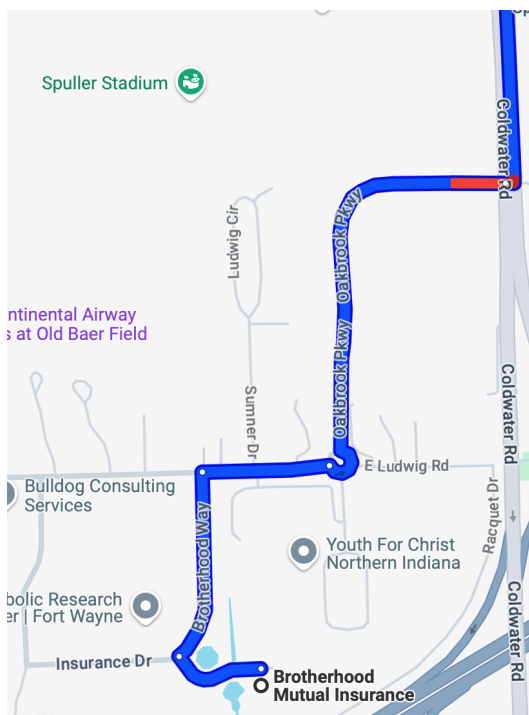

## At Brotherhood Mutual Insurance

6400 Brotherhood Way, Fort Wayne, IN 46825

**From Lima road:**

Turn on Ludwig road, take a Right onto Brotherhood way

**From Coldwater:**

Turn onto Oakbrook Pkwy, Take the roundabout's first exit onto E Ludwig road, Left onto Brotherhood way

# **Mainstay Concert At Brotherhood Mutual Insurance**

**Follow Arrows to park by**

## **The Event Center**

**(the far right side of the building)**

# Mainstay Concert At Brotherhood Mutual Insurance

Enter at this door

Go to the basement