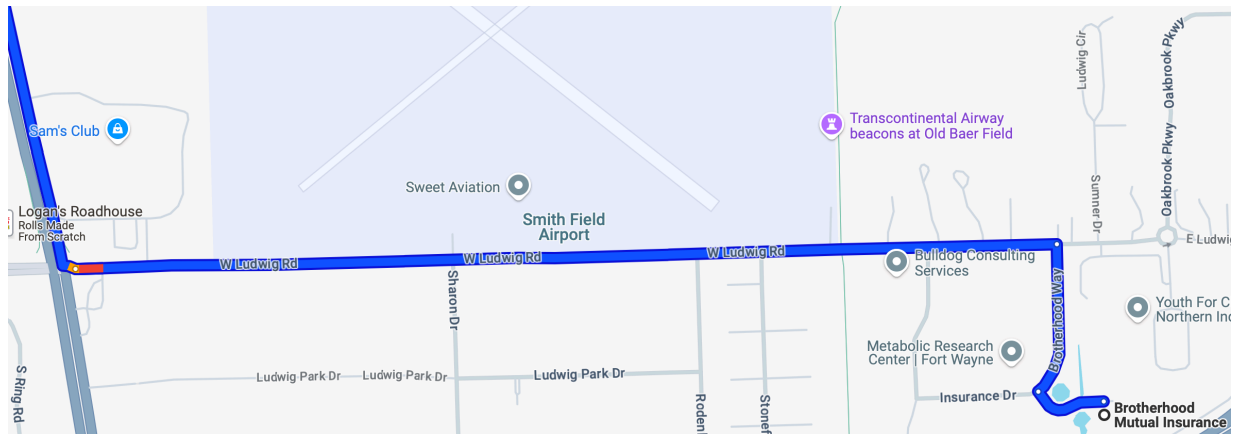

# Mainstay Concert

## At Brotherhood Mutual Insurance

6400 Brotherhood Way, Fort Wayne, IN 46825

**From Lima road:**

Turn on Ludwig road, take a Right onto Brotherhood way

**From Coldwater:**

Turn onto Oakbrook Pkwy, Take the roundabout's first exit onto E Ludwig road, Left onto Brotherhood way

# **Mainstay Concert At Brotherhood Mutual Insurance**

**Follow Arrows to park by**

## **The Event Center**

**(the far right side of the building)**